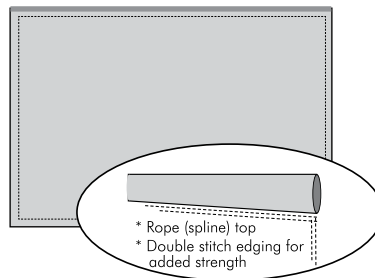

Privacy Wall:

92% Shade cloth.
Reinforced edging with rope (spline) for sail cloth run-
ner (eyelets & velcro attachment options available).
1800mm in depth x your desired length.
Ideal for privacy, weather and wind protection.
Easy instalation. Folds flat for storage.