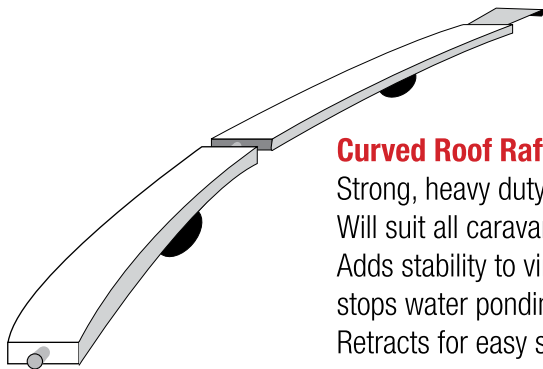

### Curved Roof Rafters:

Strong, heavy duty and adjustable.  
Will suit all caravans  
Adds stability to vinyl awning and  
stops water ponding.  
Retracts for easy storage.