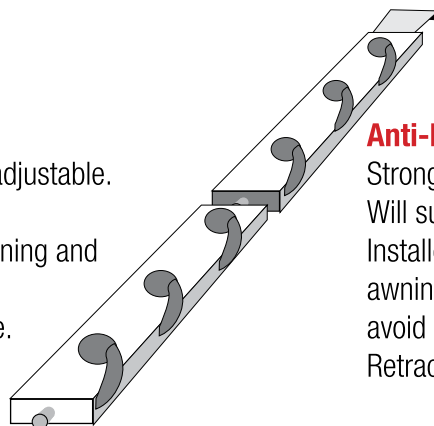

We also supply Instruction Sheets for the...  
Measuring, Installing and Setting-up of  
Australiawide Annexes products.

### Annexe Floor Matting:

Strong, heavy duty rubber.  
Dirt will always fall through  
2400mm in width x your desired length.  
Ideal for all annexe floor situations.  
Folds flat for storage.

### Curved Roof Rafters:

Strong, heavy duty and adjustable.  
Will suit all caravans  
Adds stability to vinyl awning and  
stops water ponding.  
Retracts for easy storage.