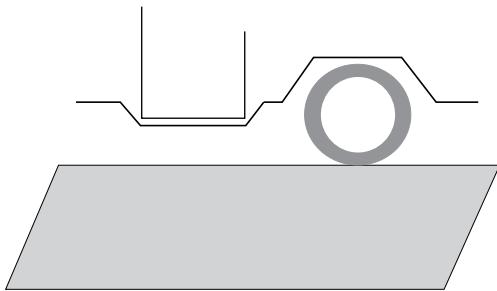

### Annexe Floor Matting:

Strong, heavy duty rubber.  
Dirt will always fall through  
2400mm in width x your desired length.  
Ideal for all annexe floor situations.  
Folds flat for storage.