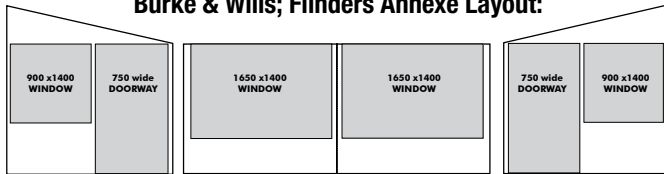

Burke & Wills; Flinders Annexe Layout:

(Over 14ft side-wall illustrated)

Captain Cook Annexe Layout:

(Over 14ft side-wall illustrated)

The Burke & Wills/Flinders Inclusions:

- | | |
|--|--|
| <p><i>Up to 14ft</i></p> <ul style="list-style-type: none"> * 3 windows with screens * 2 door with screens * Anti-flap kit * Draftstrip to stop the breeze from blowing underneath the van * All bags & pegs. | <p><i>Over 14 ft</i></p> <ul style="list-style-type: none"> * 4 windows with screen * 2 door with screens * Centre zip on wall for extra options * Anti-flap kit * Draftstrip to stop the breeze from blowing underneath the van * Bags & pegs |
|--|--|