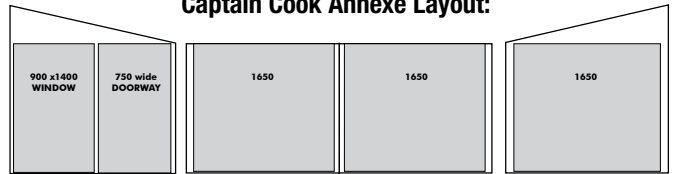

Burke & Wills; Flinders Annexe Layout:

(Over 14ft side-wall illustrated)

Captain Cook Annexe Layout:

(Over 14ft side-wall illustrated)

The Burke & Wills/Flinders Inclusions:

- | | |
|--|--|
| <p><i>Up to 14ft</i></p> <ul style="list-style-type: none"> * 3 windows with screens * 2 door with screens * Anti-flap kit * Draftstrip to stop the breeze from blowing underneath the van * All bags & pegs. | <p><i>Over 14 ft</i></p> <ul style="list-style-type: none"> * 4 windows with screen * 2 door with screens * Centre zip on wall for extra options * Anti-flap kit * Draftstrip to stop the breeze from blowing underneath the van * Bags & pegs |
|--|--|